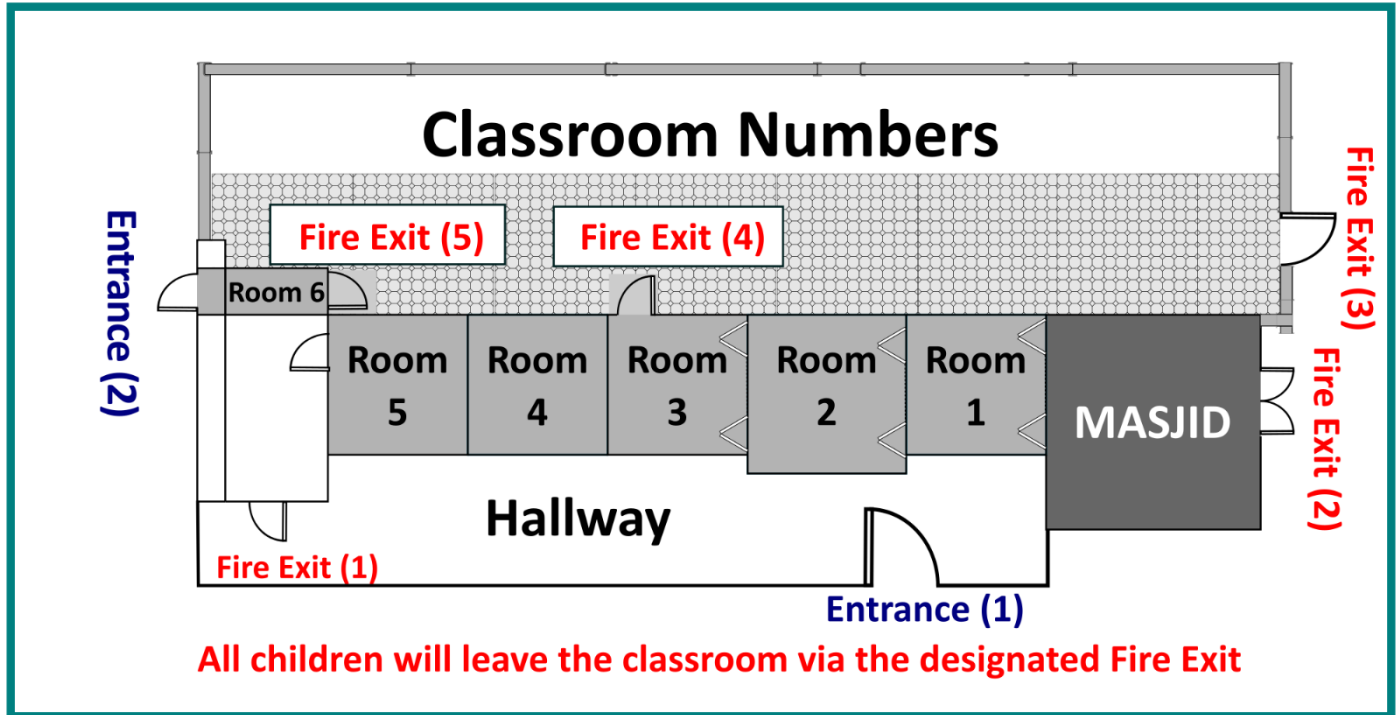

MUSLIM SCHOOL OADBY

Classes held at: Masjid-al-Ameen
Oadby Central Mosque, Oadby Community Centre
Sandhurst Street, Oadby, Leicester, LE2 5AR.

Admissions/Principal: Mr Zubeir Hassam 07834 813 971

Email: info@muslimschooloadby.co.uk

Website: www.muslimschooloadby.co.uk

Classes & Times for your child

Session 1 -4.30 to 5.30pm

Mu`allimah Fatiha Class 1a – Classroom 2

Mu`allimah - Fouzia Class 1b – Classroom 1

Mu`allimah Maryem Class1c – Classroom 3

Children will enter from Main Entrance. Collect children from Exit 3

Session 2a – 5.30-6.30pm

Mu`allimah Nawal / Fatema / Rozina Class 2a - **Children will enter from Main Entrance. Collect children from Exit 3 - Classroom 2**

Mu`allimah Nazha / Raesa / Hafiz Chaker Class 2b - **Children will enter from Main Entrance. Collect children from Entrance 2 - Classroom 5**

Mu`allimah Fatiha / Fouzia Class 2c - **Children will enter from Main Entrance. Collect children from Entrance 2 - Classroom 4**